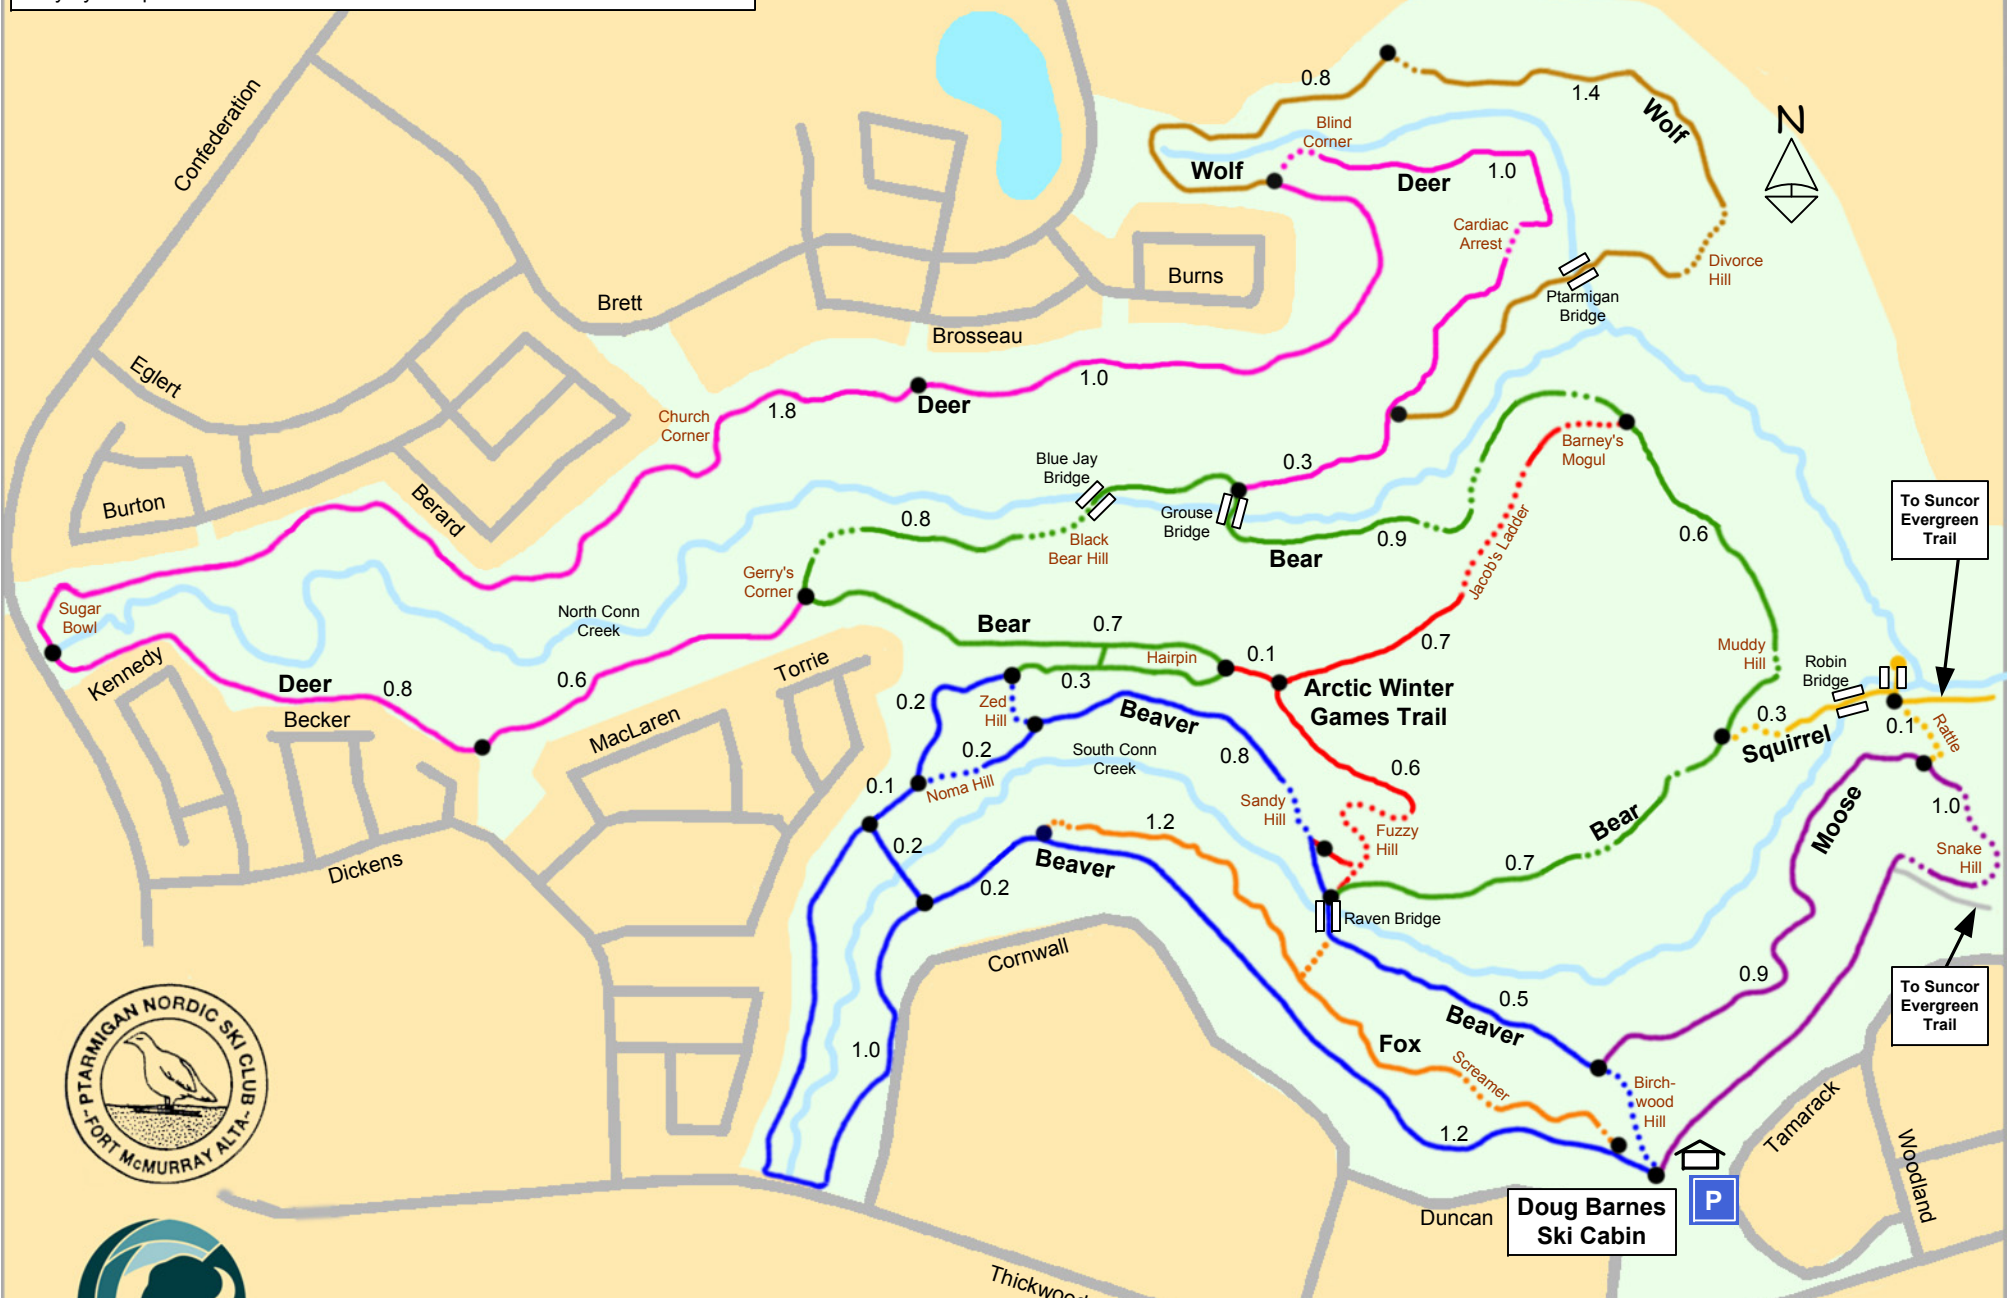

City bylaws prohibit the use of motorised vehicles on the Birchwood Trails

Hendri Vorster 2007/10/05

To Suncor Evergreen Trail

To Suncor Evergreen Trail

REGIONAL MUNICIPALITY OF WOOD BUFFALO

# Birchwood Trail System

This map of the Birchwood Trails is produced by the Ptarmigan Nordic Ski Club. The Ski Club has groomed the trails for skiing every winter since the early eighties when the first trails were constructed. The Ski Club remains the premier community group stewarding the development and maintenance of the trails in partnership with the Regional Municipality of Wood Buffalo.